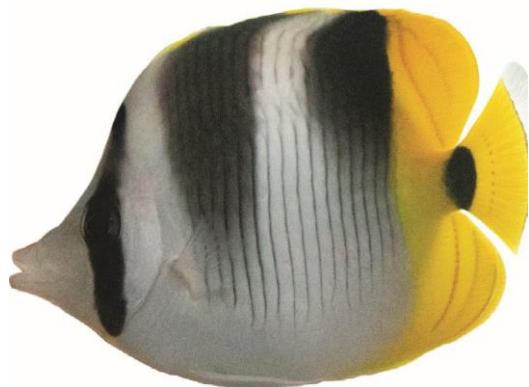

ST. LOUIS AQUARIUM
AT UNION STATION

Live STREAM Fish ID

Atlantic Bumper

Atlantic Spadefish

Bar Jack

Bird Wrasse

**Black Surgeon
Triggerfish**

**Blackbar
Soldierfish**

**Blue Tang
Surgeonfish**

Bird Wrasse

Bluering Angelfish

Bluestripe Grunt

Caesar Grunt

Doctorfish Tang

**Doublesaddle
Butterflyfish**

**Elegant
Unicornfish**

Foxface Rabbitfish

French Angelfish

French Grunt

Guineafowl Puffer

**Longspine
Squirrelfish**

Lookdown

**Magnificent
Rabbitfish**

**Orange Band
Surgeon**

**Sargassum
Triggerfish**

Sergeant-Major

Yellow Jack