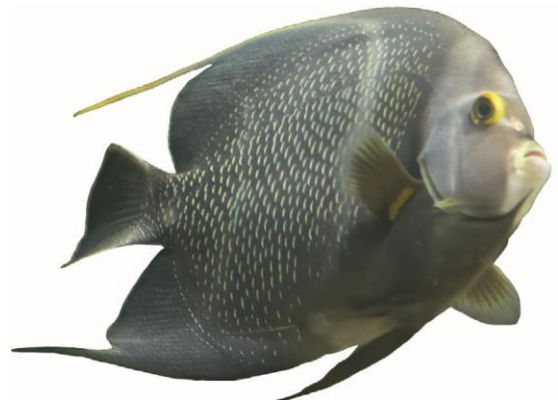

ST. LOUIS AQUARIUM
AT UNION STATION

Live STREAM Fish ID

Atlantic Bumper

Atlantic Spadefish

Bar Jack

Bird Wrasse

**Black Surgeon
Triggerfish**

**Blackbar
Soldierfish**

**Blue Tang
Surgeonfish**

Bird Wrasse

Bluering Angelfish

Bluestripe Grunt

Caesar Grunt

Doctorfish Tang

**Doublesaddle
Butterflyfish**

**Elegant
Unicornfish**

Foxface Rabbitfish

French Angelfish

French Grunt

Guineafowl Puffer

**Longspine
Squirrelfish**

Lookdown

**Magnificent
Rabbitfish**

**Orange Band
Surgeon**

**Sargassum
Triggerfish**

Sergeant-Major

Yellow Jack