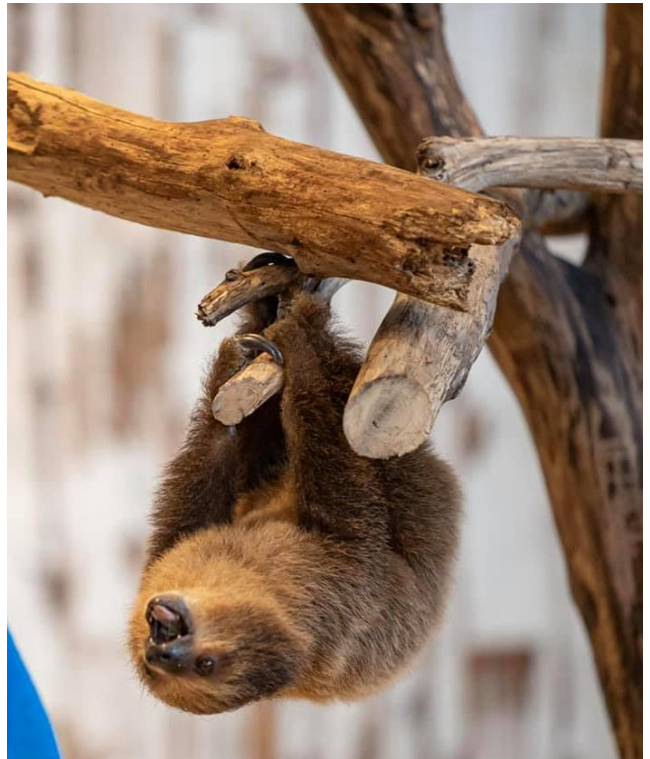

# Sloths

Read the paragraph below about Sloths and complete the activity below.

Sloths are known for being very slow moving animals. Spending most of their lives hanging upside down from trees, sloths will go down to the rainforest floor about one time a week to go to the bathroom! Sloths eat leaves, twigs, fruit, and flowers. They spend most of their time eating and sleeping.

This is Coconut, a two-toed sloth at the St. Louis Aquarium!

Match the words about sloths to the pictures. Draw a line from the word to the matching picture.

**tree**

**sloth**

**leaves**

**twigs**

**fruit**